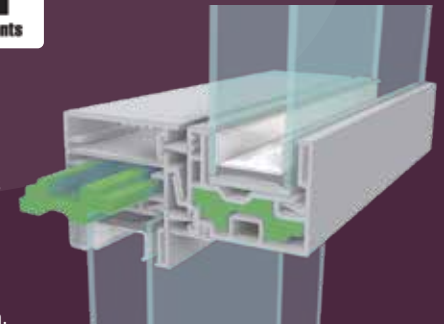

ULTRAWELD®

LIFETIME LIMITED TRANSFERABLE WARRANTY & SERVICE

We proudly stand behind the quality of our products. In the rare event that your product would need service, our factory trained service professionals are solely dedicated to serve you.

Innergy™ is the innovative, energy-efficient alternative to aluminum.

Rigid Thermal Reinforcements are advanced fiberglass reinforced resin inserts, designed to slide easily into window frame chambers for greater support and insulation.