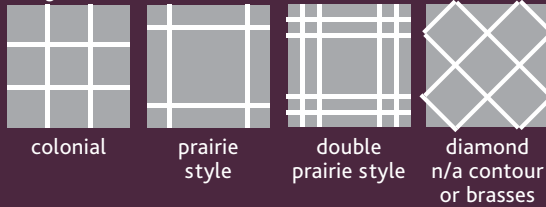

3 to 6 Lite Bows
Aluminum Hip Roof in Sierra Tan*

3 Lite Bay
Exterior Paint shown in Black*

GARDEN

Add an herb garden to your kitchen with a garden window.

EXTERIOR PAINT

20 Year Warranty against fading, peeling or blistering

All Colors shown throughout are reproduced by mechanical process and may vary from actual colors of product. Use actual color selectors.

4 to 6 week lead time

Grid color may be affected by glass coatings such as Low-E.

SCREEN OPTIONS

Half Screen is standard • Also available in Pet Screen* & Aluminum Screen Mesh*

BetterVUE®

BetterVUE® Screen Mesh
Better Insect Screen

- 10% Better Insect Protection
- 20% Better Airflow
- 20% Clearer View

Standard

Standard Screen Mesh

- Sight more obstructed
- Less Airflow than BetterVue Screens
- Proven and Reliable

DECORATIVE GLASS*

Designs

Internal Muntin Styles

WINDOW & MUNTIN COLORS*

Vinyl