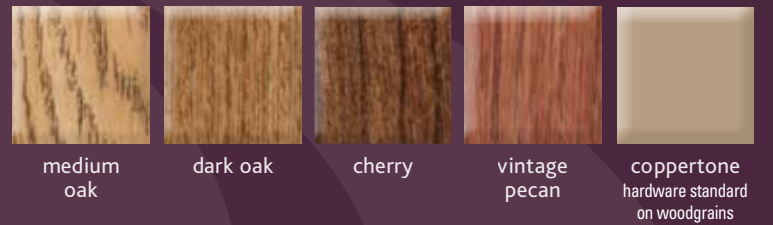

Interior Woodgrain Laminates